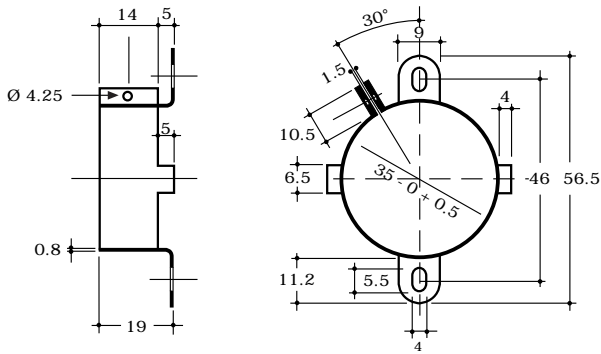

RINGS CLIPS

ORDERING CODE 1635000
STANDARD

| STANDARD | D | C | E | ORDERING CODE |
|----------|------|------|------|---------------|
| | 50.8 | 63.5 | 73.4 | 1650000 |
| | 63.5 | 76.0 | 86.1 | 1664000 |
| | 76.0 | 89.0 | 98.6 | 1676000 |