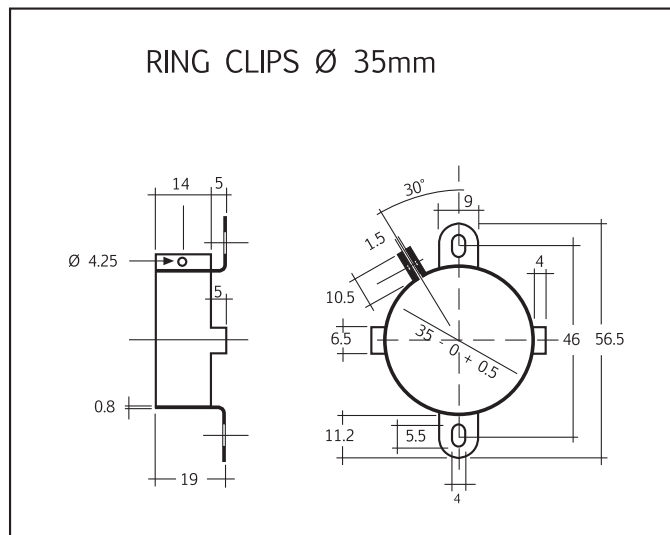

## RINGS CLIPS

D	C	E	ORDERING CODE
35	46	56.5	1635000
51	63.5	73.4	1650000
63	76.0	86.1	1664000
76	89.0	98.6	1676000