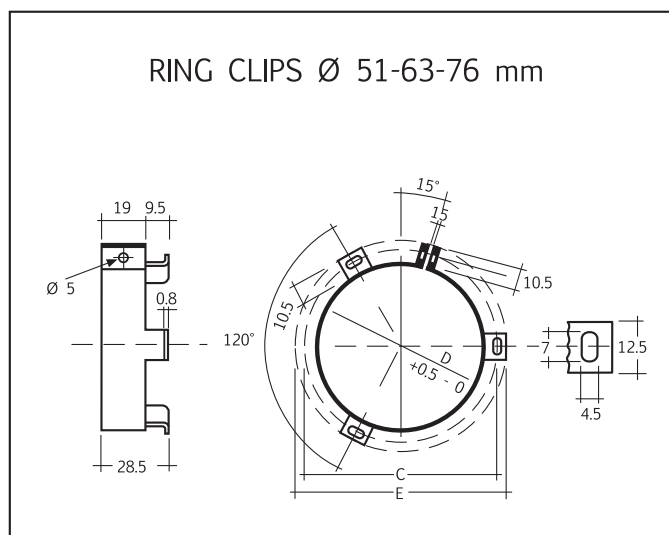

## RINGS CLIPS

D	C	E	ORDERING CODE
35	46	56.5	1635000
51	63.5	73.4	1650000
63	76.0	86.1	1664000
76	89.0	98.6	1676000